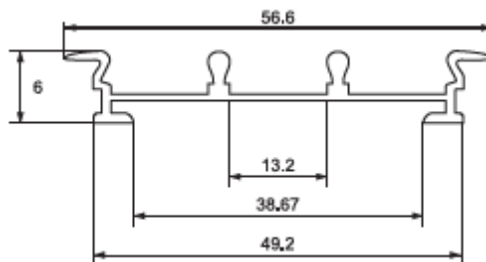

TECHNICAL SPECIFICATION
Aluminium profile for LED strip
ELM950/2 – Recessed mounted

Variants and dimensions

Model		Catalogue number	Packing (pcs)
ELM950/2-1000	Aluminum profile for LED strip with matt PVC cover-1m	99ACC31	10
ELM950/2-end cap	PVC end cap	99ACC32	50